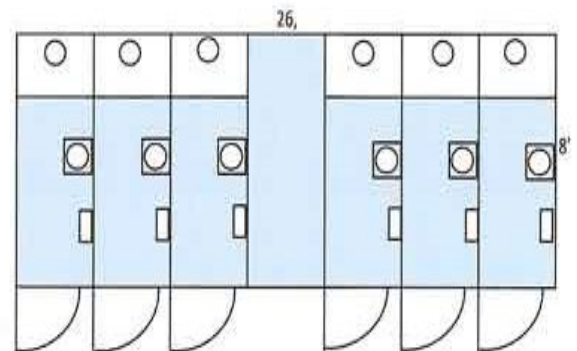

Overall dimensions  
including A frame

L:28' 0"  
W: 8' 0"  
H:10' 0"