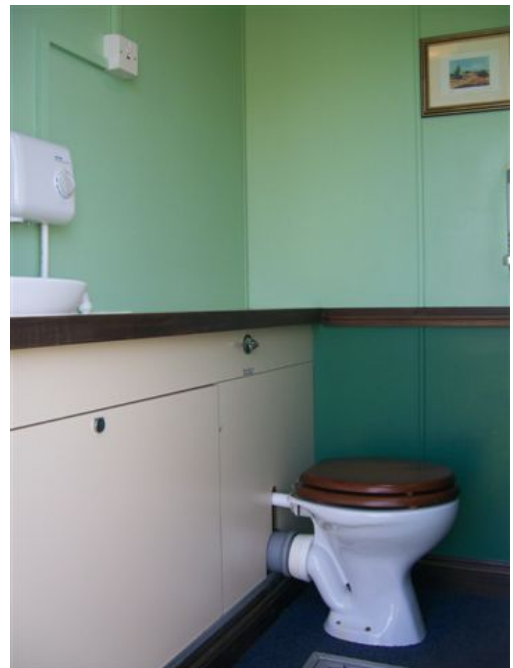

Telephone: 0845 130 1118
Email: info@jbeventfacilities.co.uk
Website: www.jbeventfacilities.co.uk

1+1 EVENT TOILET

Suitable for the smaller event, ie garden party, wedding etc. Compact but deceptively spacious.

Features:

- Fully-flushing WCs
- Hot/Cold water
- Rosewood finish seats & dado rail
- Framed prints
- Mirrors
- Toilet tissue & hand towel dispenser
- Luxury hand soap dispenser
- Light and easily positioned

Overall dimensions
Including A frame

L: 11' 0"
W: 8' 0"
H: 10' 0"