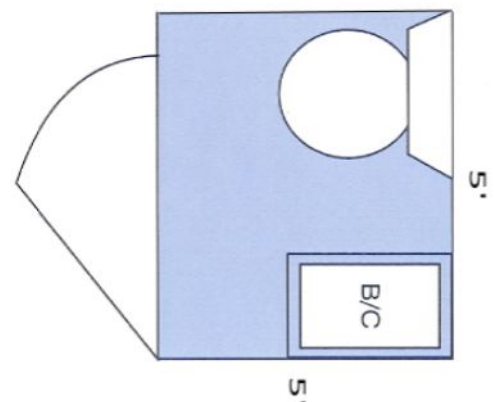

## Features:

- Fully flushing recirculating tank
- Toilet seat & lid
- Alcohol hand sanitizers
- Baby changing facility
- Hand rails
- Fully stocked with consumables

Overall dimensions:

H: 8' 0"

W: 5' 0"

D: 5' 0"