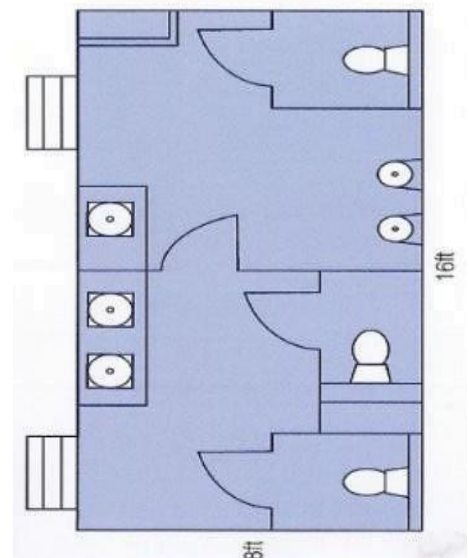

## Features:

- Fully-flushing WCs
- Hot/Cold running water
- Vanity units
- Brushed aluminium fittings
- Celebration graphics to wall
- Bevelled edged mirrors
- Subtle colour changing light above sinks
- Toilet tissue, hand towel and soap dispensers
- Fully stocked with consumables
- Spacious communal areas

Overall dimensions including A frame

L: 19' 0"

W: 8' 0"

H: 10' 0"