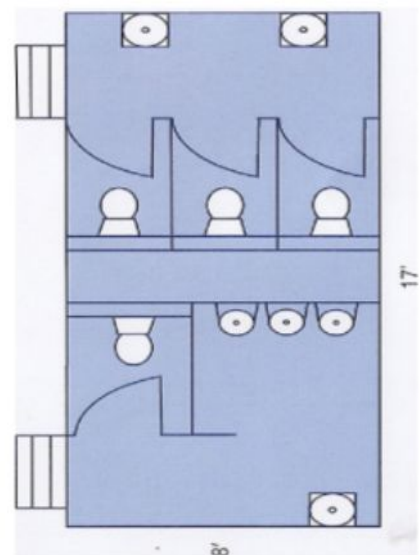

Features:

- Hot & cold running water
- Air extraction system
- Low-wattage water heater & panel heaters
- Beachwood toilet seats panels & doors
- Beachwood ceiling panels
- Woodstrip effects flooring
- Framed prints
- Italian-style sink & pedestal
- Glass corner shelves
- Mirrors
- Halogen lighting
- Luxury hand soap dispenser
- Toilet tissue & hand towel dispenser
- Exterior step lighting
- Music if required

Overall dimensions
including A frame

L: 21' 0"
W: 8' 0"
H: 10' 0"